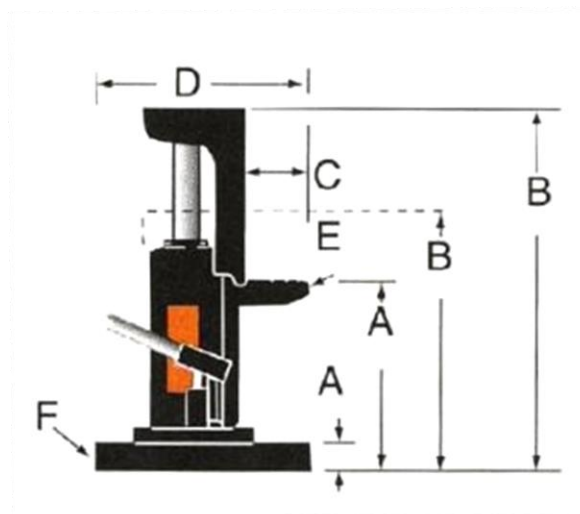

HEAVY DUTY BOTTLE STYLE TOE JACKS

(Z Series)

Model	Price	Lifting Capacity	Stroke (in.)	A Ret. (in.)	A Ext. (in.)	B Ret. (in.)	B Ext. (in.)	C (in.)	D (in.)	E (in.)	F (in.)	Shipping Weight
Z-2	\$695	2 Tons	4.44	0.63	5.06	7.88	12.33	1.9	7.1	2	4.9	20 lbs.
Z-5	\$895	5 Tons	4.75	0.83	5.5	9.33	14.25	2.25	10.5	3	7.3	51 lbs.
Z-12	\$1,195	12 Tons	5.63	1.13	6.75	12.88	18.5	2.13	11.5	3.9	9.5	88 lbs.
Z-15	\$3,595	15 Tons	5.50	1.13	6.63	13.25	18.75	2.38	11.5	3.38	9.5	93 lbs.